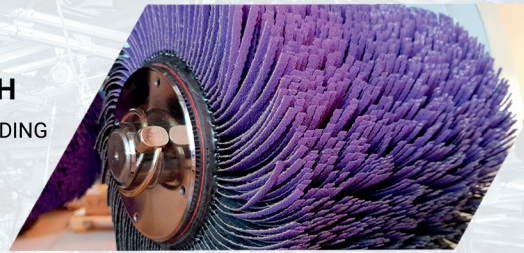

THE MACHINE THAT NEVER SETTLES
FOR ANYTHING LESS THAN PERFECT

ROTARY BRUSH SYSTEM
CONSISTENT EDGE PROCESSING

ROTARY BRUSH
POWERFUL EDGE-ROUNDING

SLIDE OUT SYSTEM
EASY MEDIA CHANGE

HIGHLIGHTS

QUICK FITTING SYSTEM

POWERFUL EDGE ROUNDING

**THE PERFECT FINISH IS
JUST A TOUCH AWAY**